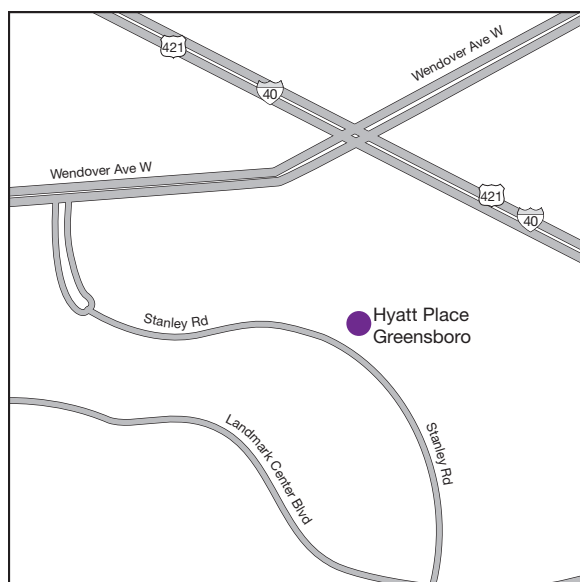

### LOCAL ATTRACTIONS

- Tanger Outlet Stores - 20 miles
- Civil Rights Museum - 7 miles
- Greensboro Coliseum Complex - 5 miles
- Wet & Wild/ Emerald Pointe Water Park - 7 miles
- North Carolina Zoo - 35 miles
- Bryan Park Golf & Conference Center - 19 miles
- Friendly Shopping Center - 5 miles

### TRANSPORTATION

- 10 Minutes/7 miles from PTI airport
- 1 hr from Raleigh, NC/1.5 hrs from Charlotte, NC
- 0.25 miles off of Interstate 40